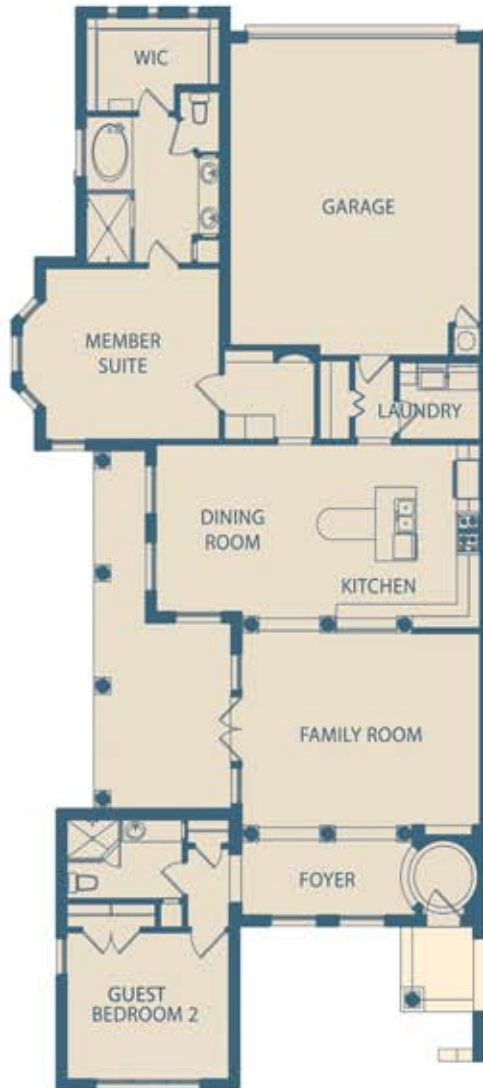

DOMINION VILLAGE

8 Dominion Drive, San Antonio, TX 78257

Phone: (210) 887-5500

Siena

-1989 sq. ft.
-2 bedroom
-2 bath

Utility Room

Fully insulated and finished 2-car garage
Garage door opener with 2 remote controls
Exterior coach lights and interior fluorescent fixture

Garage

Ceramic tile flooring in choice of colors

Study

Generous closet
Large Windows
Carpet in choice of colors
Wood flooring upgrade in study available

Energy Saving Features

Certified ENERGY STAR home
10 in exterior walls
R-30 insulation value in walls and ceilings
50 gallon energy-efficient water heater
13 seer split-system heating and cooling
Energy-efficient low-E2 dual pane windows
Thermoply roof decking

Living Room

Built-in shelves (some floor plans)
Recessed lighting

Dining Room

Dramatic ceiling features (varies per floorplan)
Decorative recessed and indirect lighting
French door to patio
Wet bar (Optional in some plans)

Member Suite

Built-in niche on wall (some floor plans)
Carpeting in choice of colors
Ceiling fan
Walk-in closet with double doors
French door to patio

Deluxe Bath

Ceramic tile shower, built-in seat,
Hand-held shower wand
Custom glass enclosure
Spa Hydro-Bathtubs
Granite/marble vanity set at 36 in.
Custom Quality Cabinetry
Ceramic tile floors in choice of colors
Oversized mirrors
Built-in medicine cabinet with wood accent
Recessed Lighting