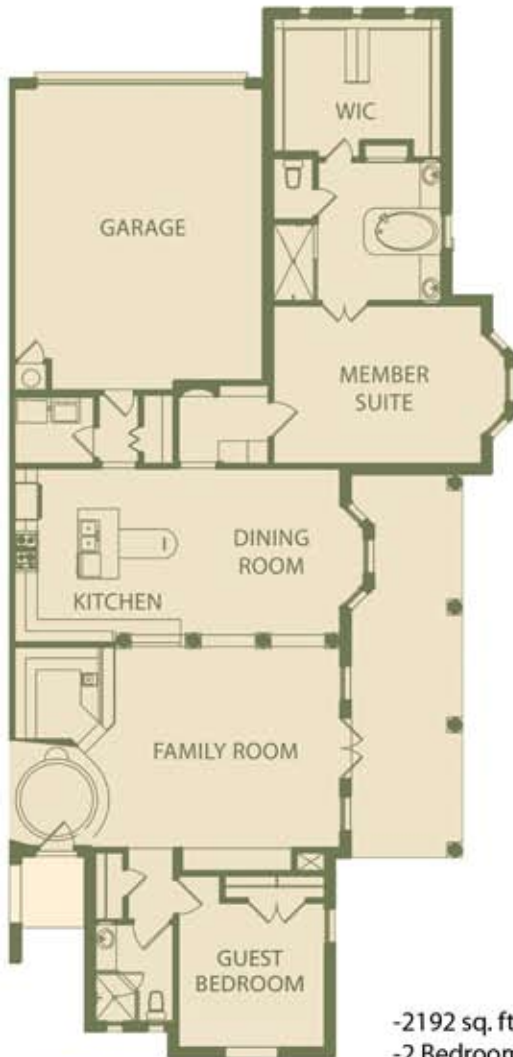

# DOMINION VILLAGE

8 Dominion Drive, San Antonio, TX 78257

Phone: (210) 887-5500

-2192 sq. ft.  
-2 Bedrooms  
-2 Bath  
-Expanded walk-in closet

*Roseta*

### Living Room

Built-in shelves (some floor plans)  
Recessed lighting

### Dining Room

Dramatic ceiling features(varies per floorplan)  
Decorative recessed and indirect lighting  
French door to patio  
Wet bar (Optional in some plans)